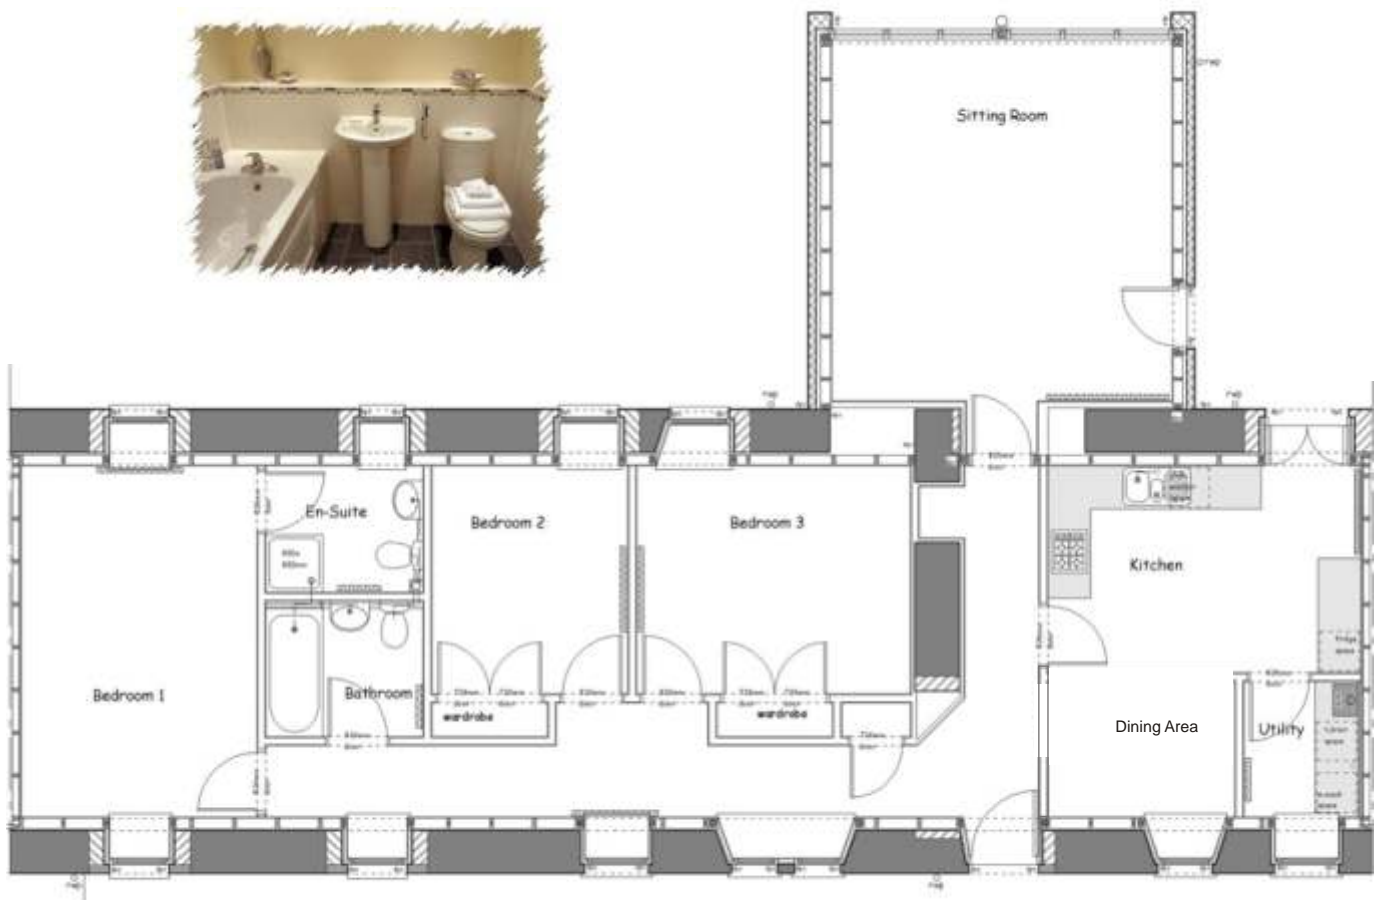

↑
House 3

The information in this document is intended to provide an accurate indication about the property and does not form part of any contract and whilst every effort has been made to ensure their accuracy this cannot be guaranteed. The vendor reserves the right to alter or amend the specifications as necessary, without prior notice. Any literature provided does not form any part of a sales contract.